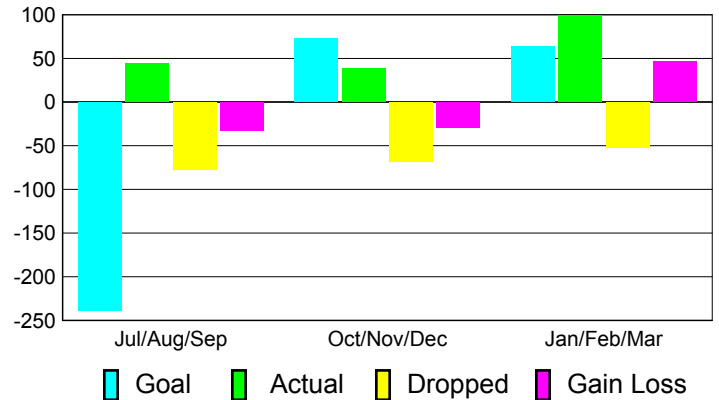

Membership Results 2010-2011

Goal, New, Dropped, Gain/Loss

Comparison of Membership Gain/Loss

Current Year Compared to the Previous Year