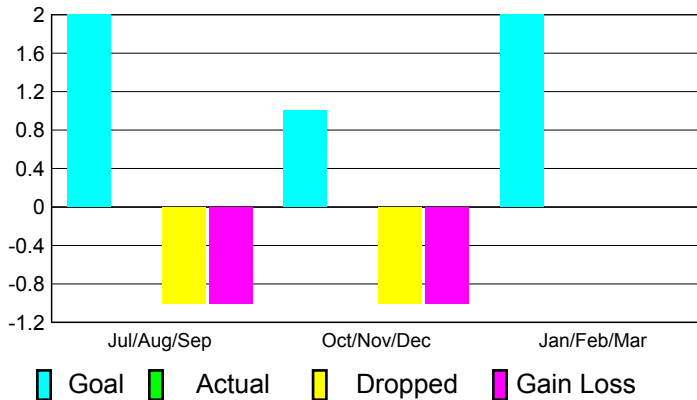

2010-2011 GMT Reports for District (or Undistricted) **District 2 A2**

GMT: **JOHN 'JACK' R FERGUSON** Location: **TEXAS**

GMT CA: **1**

CLUBS

Club Results
2010-2011

Clubs
2009-2010

Month	New Club Goal	Actual New Clubs	Actual Dropped Clubs	Gain/Loss of Clubs	Gain/Loss of Clubs
Jul/Aug/Sep	2	0	-1	-1	2
Oct/Nov/Dec	1	0	-1	-1	0
Jan/Feb/Mar	2	0	0	0	0
Totals	5	0	-2	-2	2

Club Results 2010-2011

Goal, New, Dropped, Gain/Loss

Comparison of Club Gain/Loss

Current Year Compared to the Previous Year

YTD Status Quo Clubs 2010-2011

Status Quo Clubs Compared to Status Quo Members

MEMBERSHIP