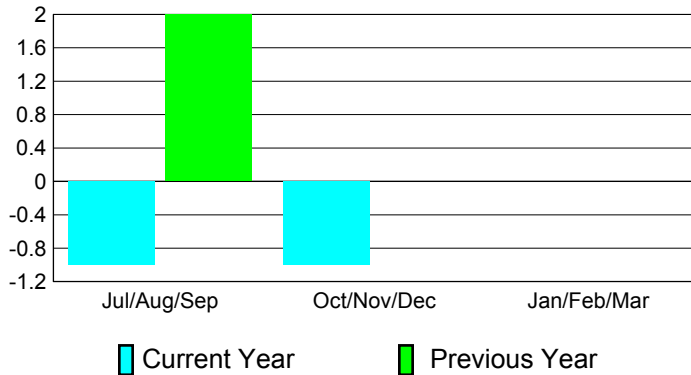

2010-2011 GMT Reports for District (or Undistricted) **District 2 A2**

GMT: **JOHN 'JACK' R FERGUSON** Location: **TEXAS**

GMT CA: **1**

CLUBS

Club Results
2010-2011

Clubs
2009-2010

Month	New Club Goal	Actual New Clubs	Actual Dropped Clubs	Gain/Loss of Clubs	Gain/Loss of Clubs
Jul/Aug/Sep	2	0	-1	-1	2
Oct/Nov/Dec	1	0	-1	-1	0
Jan/Feb/Mar	2	0	0	0	0
Totals	5	0	-2	-2	2

Club Results 2010-2011

Goal, New, Dropped, Gain/Loss

Comparison of Club Gain/Loss

Current Year Compared to the Previous Year

YTD Status Quo Clubs 2010-2011

Status Quo Clubs Compared to Status Quo Members

MEMBERSHIP