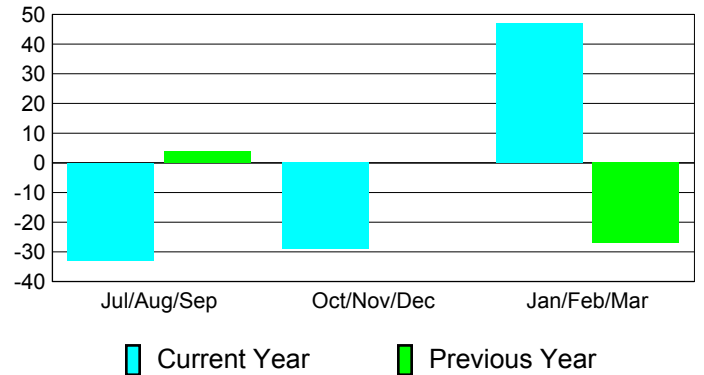

Membership Results
2010-2011

Membership
2009-2010

Month	Net Memb Goal	Actual New Memb	Actual Dropped Memb	Gain/Loss of Memb	Gain/Loss of Memb
Jul/Aug/Sep	-239	44	-77	-33	4
Oct/Nov/Dec	73	39	-68	-29	0
Jan/Feb/Mar	63	99	-52	47	-27
Totals	-103	182	-197	-15	-23

Membership Results 2010-2011

Goal, New, Dropped, Gain/Loss

Comparison of Membership Gain/Loss

Current Year Compared to the Previous Year

Gender Comparison 2010-2011

Jul/Aug/Sep

Oct/Nov/Dec

Jan/Feb/Mar